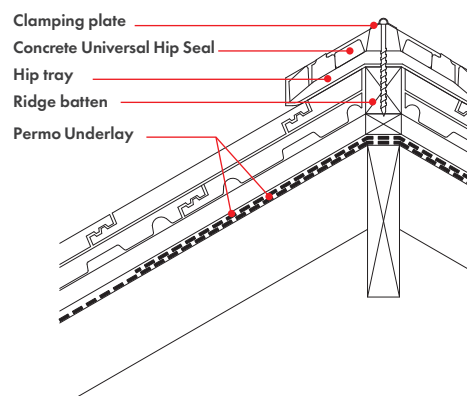

A universal ventilating dry hip system, best suited for concrete.

The Roll Fix Concrete Universal Hip Kit is a universal dry hip system most suited for concrete hip tiles. Available in three colours to blend in with the roof, it comes in a practical all-in-one kit and includes hip trays and cro clips.

Typical section

Hip detail with universal hip tiles

Features and benefits

- Mortar free, making it quick to install in most weathers.
- The ridge seal comes with fixed lugs for easy application.
- Premium ridge roll with stainless steel fixings.
- Highly durable - UV stable and water and wind resistant.

Area of application

- Suits most concrete hips.
- Can be used on clay hip tiles, where lugs do not interfere, when used with the clay conversion kit.
- New build and refurbishment.

Related products

- Flashing Glue (PACCGI). This is recommended to help fix the butyl strip in damp conditions.
- A conversion kit for clay hip and replacement accessories and fixings are also available (please see table below).

Technical guidance

Material	Polypropylene membrane with a mesh fabric. Lower portion of each side flap: Lower portion UV stable coloured aluminium coating.
Boxed weight	3.92kg
Roof pitch	Suitable for roof pitches of 15° - 45°
Installation temperature	+5° to +40° C
Temperature resistance	-20° to +80° C
More information	Please refer to the Ridge and Hip Installation guide for further guidance